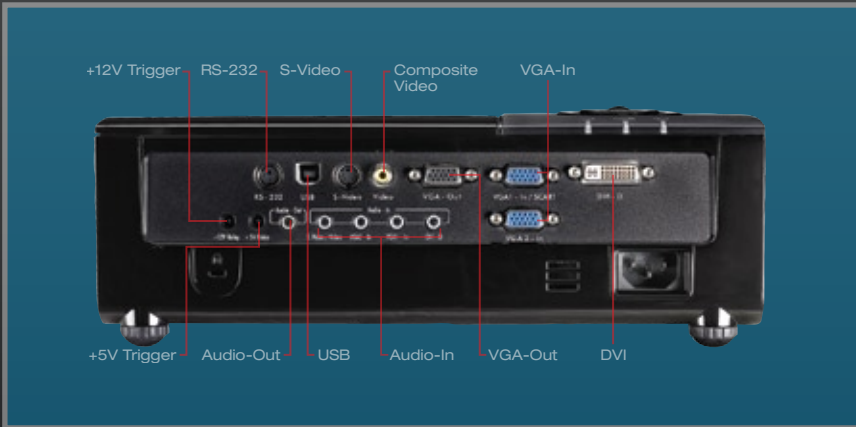

## TX763 FEATURES

- ❑ Bright at 3500 lumens with a 2200:1 contrast ratio
- ❑ Extensive connectivity options: Two VGA-In, DVI w/HDCP, composite video, S-video, RS-232, USB, VGA-Out, four audio-in and one audio-out
- ❑ Features DLP® technology from Texas Instruments
- ❑ Latest color processing technologies for remarkable picture quality
- ❑ Weighs 6.3 pounds and features a new top-loading lamp replacement form factor
- ❑ Presentation-friendly remote control with laser pointer

The Optoma TX763 produces the brilliance in color, vividness and picture quality one needs in an outstanding presentation tool. The TX763 delivers 3500 lumens of brightness, extensive connectivity and the latest color processing technologies for images that redefine brilliant.