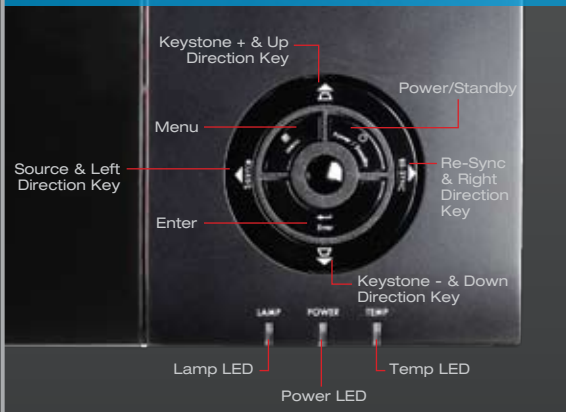

TX763 | Multimedia Projector

Projection Distance/Image Size

Projection Distance (Feet)	Maximum Diagonal (Inches)	Minimum Diagonal (Inches)
6	46.4	41.9
8	61.9	55.8
10	77.3	69.8
12	92.8	83.7
14	108.2	97.7
16	123.7	111.6
18	139.2	125.6

Control Panel

Optional Accessories

Lamp:	BL-FU260A
Mount:	BM-1015N
Remote:	BR-3036L
VGA Cable (1.8m):	BC-VGVGXX02
VGA to Component Cable (5m):	BC-VGCRXX05
Power Cord (1m):	BC-PUPIXY01
Power Cord (11m):	BC-PUPIXY11
S-Video Cable (5m):	BC-SVSVXX05
Composite Cable (5m):	BC-COCOXX05
VGA to Component Adapter:	BC-VGCRXY00
DVI Cable (5m):	BC-DIDIXX05
DVI to HDMI Adapter:	BC-DIHMXY00
Carrying Case:	BK-4018
100" 4:3 Manual Pull-Down Screen:	DS-3100PM

Specifications

Display Technology:	Single 0.55" DDR DLP® Technology by Texas Instruments
Resolution:	Native XGA (1024 x 768)
Maximum Resolution:	SXGA+ (1400 x 1050)
Brightness (Typical):	3500 Lumens
Contrast Ratio:	2200:1 (Full On/Full Off)
Lamp Type:	230W
Lamp Life (STD/ECO):	Estimated at 2000/3000 Hours
Throw Ratio:	1.95-2.15:1 (Distance/Width)
Image Size (Diagonal):	34.59" to 304" (0.88 to 7.72m)
Projection Distance:	3.9' to 32.8' (1.2 to 10 m)
Noise Level (STD/ECO):	35dB/30dB
Remote Control:	Fully Featured Remote Control w/Mouse and Laser pointer
Monitor Loop Through:	D-Sub 15 VGA Output (Functional in Both Normal and Standby Modes)
Computer Compatibility:	VGA, SVGA, XGA, SXGA+ Resized, VESA, PC and Macintosh Compatible
Video Compatibility:	NTSC, PAL, SECAM, SDTV (480i), EDTV (480p), HDTV (720p, 1080i)
Aspect Ratio:	4:3 Native, 16:9 Compatible
Projection Lens:	F = 2.46-2.58, f = 21.79-23.99 mm, 1.10X Manual Zoom and Focus
User Controls:	Complete On Screen Menu Adjustments in 11 Languages
Audio:	One 2-Watt Speaker
Keystone Correction:	± 15° Vertical
Vertical Refresh Rate:	56 to 85 Hz
Horizontal Scan Rate:	15 to 100 kHz
Power Supply:	AC Input 100 - 240V, Auto-Switching
Power Consumption:	360 Watts (Maximum), < 10 Watts (Standby)
Weight:	6.3 lbs (2.9 kg)
Dimensions (W x H x D):	11.51" x 3.73" x 8.66" (295 x 95.7 x 222 mm)
Operating Temperature:	41-95° F (5-35° C) (80% Humidity), Adjustable Fan Speed for High Altitude Application
Displayable Colors:	16.7 Million
Projection Method:	Front, Rear, Table Top and Ceiling Mount
Uniformity:	85%
Security:	One Kensington® Lock Port
I/O Connectors:	DVI-D w/HDCP, Two VGA-In, S-Video, VGA-Out, Composite Video, Four Audio-In, Audio-Out, USB, +12V Trigger, RS-232, +5V Trigger
Standard Accessories:	AC Power Cord, VGA to VGA Cable, USB Cable, Remote Control, Batteries for Remote, Carrying Case, Quick Start Guide, Warranty Card and User's Manual
Optional Accessories:	Ceiling Mount, VGA to Component Cable, S-Video Cable, Composite Video Cable, DVI to DVI Cable, DVI to HDMI Cable, Audio-Out Adapter and GrayWolf™ Series Screens
Warranty:	3 Years Optoma Express Replacement Service, 1 Year on Lamp
UPC:	796435 11 14 1

www.OptomaUSA.com

Optoma

HIGH-DEFINITION TELEVISION
HDTV
MONITOR

DVI
HDCP COMPLIANT

PICTURE BY
DLP
TEXAS INSTRUMENTS