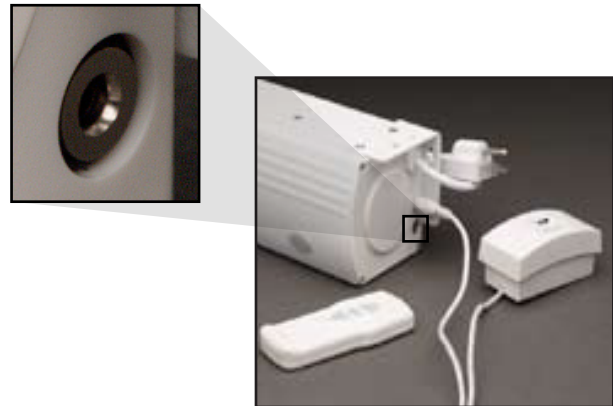

Features

- Screen Gain – GrayWolfII high contrast gray screens have a screen gain of 1.8 for enhanced image viewing excellence
- GrayWolfII Gray based screen formula designed to enhance black level, shadow details and contrast for all DLP®, LCD, D-ILA, and LCOS projectors.
- Versital wall switch and wireless IR remote control
- Integrated 12 volt trigger for a professional automation setup

Built-In 12 Volt Trigger