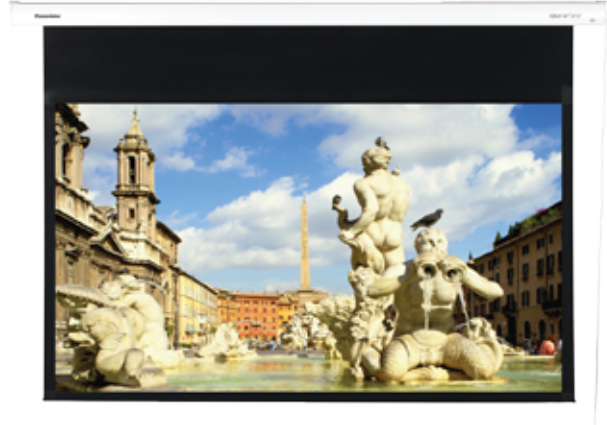

#### A Unique Gray-Based, 1.8 Gain Electric Screen

GrayWolfII™ is an innovative new high-contrast, gray-base screen able to deliver impressive 1.8 gain, designed ideally for home theaters. The stylish housing allows flush mounting to the ceiling or wall, with standard IEC power plug and integrated 12 volt trigger, for quick setup.