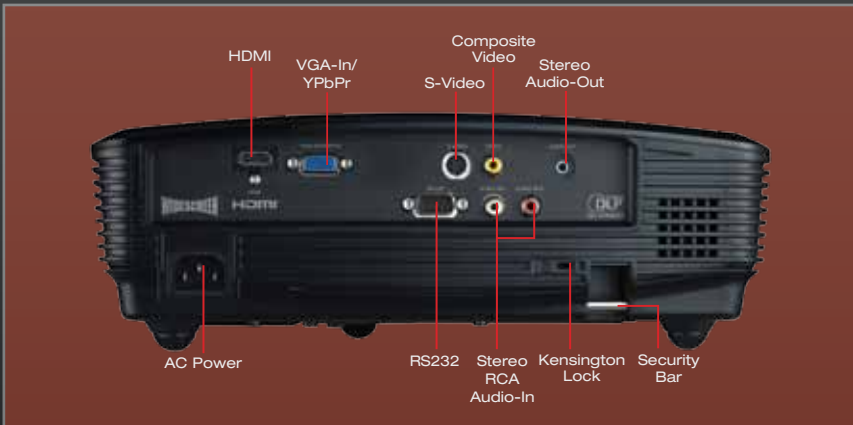

The Ultimate Gaming Projector

The GT700 provides the ultimate widescreen experience for gamers, sports enthusiasts, and movie buffs. Designed for quick connection to computers, game consoles, blu-ray players, and television tuners, the GT700 accommodates on-the-go entertainment and can also impress as the centerpiece of your home theater. Whether your passion is sports, gaming, the internet, or movies, Optoma transforms your free time into GameTime.

3D content can be viewed with DLP®Link™ 3D glasses when the projector is connected to a computer with a compatible 3D graphics card. Please visit www.optoma.com for more information.

GT700 FEATURES

- ❑ DLP® display technology by Texas Instruments
- ❑ Digital and analog connections for gaming and video sources
- ❑ Projects a 120" diagonal image from an approximate throw distance of six feet
- ❑ Supports high definition 1080p signals
- ❑ Bright enough for use in large rooms with ambient lighting