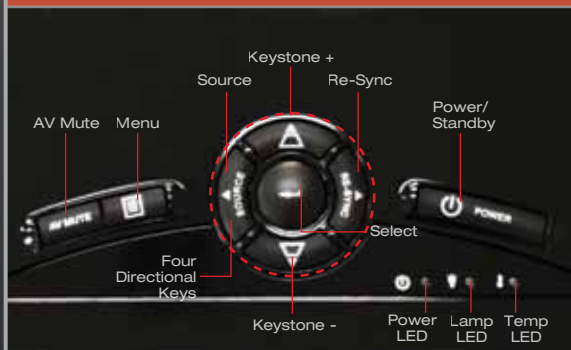

Control Panel

Optional Accessories

Lamp:	BL-FP180E
Remote Control:	BR-3052N
Backpack	BK-4029
Power Cord (1m):	BC-PUPIXY01
Power Cord (11m):	BC-PUPIXY11
HDMI Cable (7.5m):	BC-HMHMX08
Composite Cable (1.8m):	BC-COCOX02
VGA Cable (1.8m):	BC-VGVGXX02
VGA Cable (5m):	BC-VGVGXX05
Component to VGA Adapter Cable:	CRVGYX00
Ceiling Mount:	BM-5001U
92" Matte White 16:9 Manual Pull-Down Screen:	DS-9092PMG+

Specifications

Display Technology:	Single 0.65" DMD DLP® Technology by Texas Instruments
Resolution:	Native WXGA (1280 x 800)
Maximum Resolution:	UXGA (1600 x 1200), 1080p
Brightness (Typical):	2300 ANSI Lumens
Contrast Ratio:	2500:1 (Full On/Full Off)
Lamp Type:	180W P-VIP
Lamp Life (STD/Bright)*:	6000/5000 Hours
Throw Ratio:	0.72:1 (Distance/Width)
Image Size (Diagonal):	34" to 300" (0.86 to 7.62 m)
Projection Distance:	1.64' to 18.0' (0.5 to 5.48 m)
Noise Level (STD/Bright):	29dB/31dB
Remote Control:	IR Remote Control
Computer Compatibility:	UXGA, WXGA, SXGA+, SXGA, XGA, SVGA, VGA Resized, VESA, PC and Macintosh Compatible
Video Compatibility:	NTSC, PAL, SECAM, SDTV (480i), EDTV (480p), HDTV (720p, 1080i/p)
3D Compatibility:	120Hz frame sequential 3D for resolutions up to 720p, 60Hz field sequential 3D for resolutions up to 480i
Aspect Ratio:	16:10 Native, 16:9 & 4:3 Compatible
Projection Lens:	F=2.55, f=10.19
Offset:	115%
User Controls:	Complete On-Screen Menu Adjustments in 20 Languages
Audio:	Two 5-Watt Speakers
Keystone Correction:	± 15° Vertical
Vertical Refresh Rate:	24 to 120 Hz
Horizontal Scan Rate:	15 to 91 KHz
Power Supply:	AC Input 100-240V, 50-60 Hz, Auto-Switching
Power Consumption:	255 Watts Max (Bright), 233 Watts (Standard) <1 Watt (Standby-Eco)
Weight:	6.5 lbs (2.95 kg)
Dimensions (W x H x D):	12.76" x 3.82" x 9.21" (324 x 97 x 234 mm)
Operating Temperature:	41° to 104°F (5° to 40°C), 80% Max Humidity, Adjustable Fan Speed for High Altitude Application
Displayable Colors:	1.07 Billion
Projection Method:	Front, Rear, Ceiling Mount, Table Top
Uniformity:	85%
Security:	Kensington® Lock, Keypad Lock and Security Bar
I/O Connectors:	HDMI, VGA-In, S-Video, Composite Video, Stereo RCA Audio-In, Stereo Audio-Out, and RS-232
Standard Accessories:	AC Power Cord, Backpack, VGA to Component Adapter, Remote Control, Batteries for Remote, Lens Cap, Multilingual CD-ROM User's Manual, Quick Start Card and Warranty Card
Optional Accessories:	Carrying Case, Ceiling Mount, VGA Cable, Composite Video Cable, and Panoview™ Series Screens
Warranty:	1 Year Limited Parts and Labor, 90 Days on Lamp
UPC:	796435 41 191 6

www.optoma.com