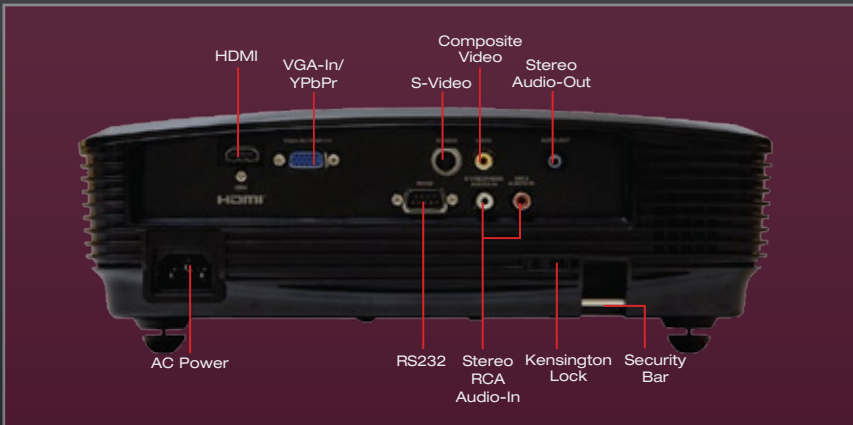

The Ultimate Gaming Projector

Enjoy the ultimate in widescreen entertainment with Optoma's GT720 Gaming projector. Designed for flawless performance with today's top HD consoles and gaming PCs, the GT720 energizes games with stunning speed, high contrast and vivid colors. Widescreen display provides cinema-sized fun with a whopping 300" maximum screen size. The portable GT720 comes with its own backpack for on-the-go gaming convenience.

3D content can be viewed with active LCD shutter glasses when the projector is connected to a computer with a compatible 3D graphics card. Please visit www.optoma.com for more information.

GT720 FEATURES

- ❑ Bright at 2500 ANSI lumens with a high contrast ratio of 3000:1
- ❑ Projects a 150" diagonal image less than eight feet away
- ❑ Supports resolutions up to 1080p
- ❑ Powerful audio – built-in 10-watt speaker system
- ❑ Flexible connections – HDMI, VGA, S-video, Composite, Stereo RCA Audio-in, Stereo Audio-out & RS-232