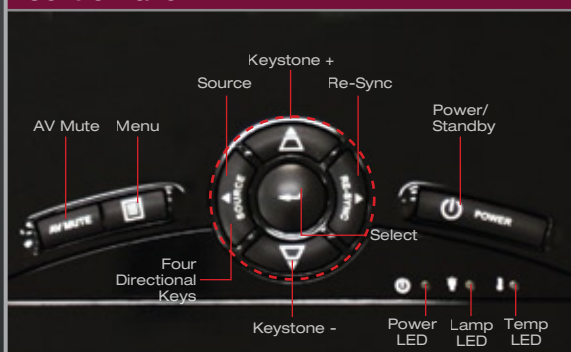

Control Panel

Optional Accessories

Lamp:	BL-FP180E
Remote Control:	BR-3052N
Backpack:	BK-4029
Power Cord (1m):	BC-PUPIXY01
Power Cord (11m):	BC-PUPIXY11
HDMI Cable (7.5m):	BC-HMHMXX08
Composite Cable (1.8m):	BC-COCOXX02
VGA Cable (1.8m):	BC-VGVGXX02
VGA Cable (5m):	BC-VGVGXX05
Component to VGA Adapter Cable:	BC-CRVGYX00
Ceiling Mount:	BM-5001U
92" Matte White 16:9 Manual Pull-Down Screen:	DS-9092PMG+

Specifications

Display Technology:	Single 0.65" DC3 DMD DLP® Technology by Texas Instruments
Resolution:	Native WXGA (1280 x 800)
Maximum Resolution:	UXGA (1600 x 1200), 1080p
Brightness (Typical):	2500 ANSI Lumens
Contrast Ratio:	3000:1 (Full On/Full Off)
Lamp Type:	180W P-VIP
Lamp Life (STD/Bright)*:	Estimated at 5000/3000 Hours
Throw Ratio:	0.72:1 (Distance/Width)
Image Size (Diagonal):	34" to 300" (0.5 to 5.5 m)
Projection Distance:	1.64' to 18.0' (0.5 to 5.5 m)
Noise Level (STD/Bright):	28dB/30dB
Remote Control:	IR Remote Control
Computer Compatibility:	UXGA, WXGA, SXGA+, SXGA, XGA, SVGA, VGA Resized, VESA, PC and Macintosh Compatible
Video Compatibility:	NTSC, PAL, SECAM, SDTV (480i), EDTV (480p), HDTV (720p, 1080i/p)
3D Compatibility:	120Hz Frame Sequential 3D for Resolutions Up to 720p, 60Hz Field Sequential 3D for Resolutions Up to 480i
Displayable Colors:	16:10 Native, 16:9 & 4:3 Compatible
Projection Lens:	F=2.55, f=10.19
Offset:	115%
User Controls:	Complete On-Screen Menu Adjustments in 20 Languages
Audio:	Two 5-Watt Stereo Speakers
Keystone Correction:	± 15° Vertical
Vertical Refresh Rate:	24 to 120 Hz
Horizontal Scan Rate:	15 to 91 KHz
Power Supply:	AC Input 100-240V, 50-60 Hz, Auto-Switching
Power Consumption:	255 Watts Max (Bright), 233 Watts (STD) <1 Watt (Standby)
Weight:	6.5 lbs (2.95 kg)
Dimensions (W x H x D):	12.76" x 3.82" x 9.21" (324 x 97 x 234 mm)
Operating Temperature:	41° to 104°F (5° to 40°C), 80% Max Humidity, Adjustable Fan Speed for High Altitude Application
Displayable Colors:	1.07 Billion
Projection Method:	Front, Rear, Ceiling Mount, Table Top
Uniformity:	85%
Security:	Kensington® Lock, Keypad Lock and Security Bar
I/O Connectors:	HDMI, VGA-In, S-Video, Composite Video, Stereo RCA Audio-In, Stereo Audio-Out, and RS-232
Standard Accessories:	AC Power Cord, Backpack, VGA Component Adapter, Remote Control, Batteries for Remote, Lens Cap, Multilingual CD-ROM User's Manual, Quick Start Card and Warranty Card
Optional Accessories:	Carrying Case, Ceiling Mount, VGA Cable, Composite Video Cable, and Panoview™ Series Screens
Warranty:	1 Year Limited Parts and Labor, 90 Days on Lamp
UPC:	796435 81 116 7

www.optoma.com