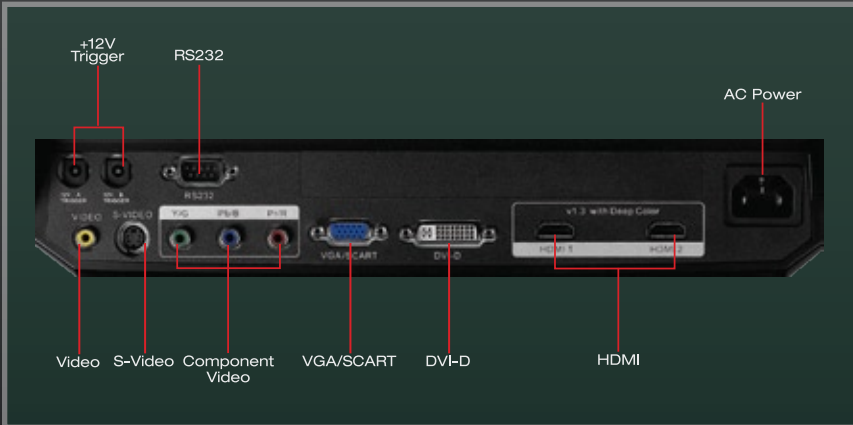

Superior Functionality, Amazing Imagery

The Optoma HD8200 represents the finest in home theater technologies. Utilizing a 1080p DLP® DMD chipset from Texas Instruments and Optoma's exclusive PureMotion Technology, the HD8200 delivers excellent color saturation and subtle details by smoothing motion and reducing judder. Combining amazing motion processing, ISFccc Day and Night certified modes and user-friendly features, the HD8200 delivers superior image quality for the most demanding custom installations.

HD8200 FEATURES

- ❑ Optoma's unparalleled PureMotion Technology enhances image quality by reducing judder
- ❑ Native 1080p DarkChip3 DLP technology by Texas Instruments
- ❑ Features Optoma's PureShift Technology for easy installation
- ❑ 1300 ANSI lumens and a 20,000:1 contrast ratio with DynamicBlack
- ❑ Full function, backlit remote with discrete IR codes and secondary convenience remote
- ❑ ISF Certified Calibration Controls, with Day and Night modes