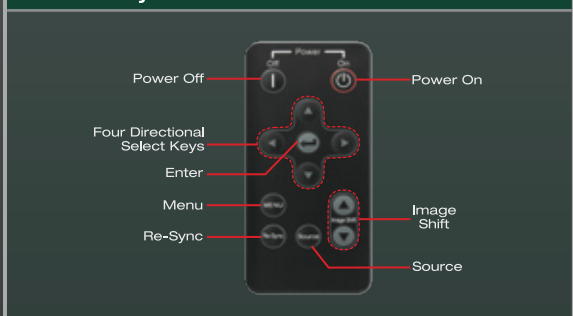

HD8200 | Home Theater

Projection Distance/Image Size

Projection Distance (Feet)	Maximum Diagonal (Inches)	Minimum Diagonal (Inches)
8	74	48
9	83	54
10	92	60
11	102	66
12	111	72
13	120	79
14	129	85
15	139	91
20	185	121
25	231	151

Secondary Convenience Remote

Optional Accessories

Lamp:	BL-FU220D
Remote (Large):	BR-3041B
Remote (Small):	BR-1002N
Power Cord (1m):	BC-PUPIXY01
HDMI Cable (7.5m):	BC-HMHMXX08
HDMI Cable (5m):	BC-HMHMXX05
DVI Cable (5m):	BC-DIDIXX05
VGA to Component Cable (5m):	BC-VGCRXX05
S-Video Cable (5m):	BC-SVSVXX05
Composite Cable (5m):	BC-COCOXX05
Anamorphic Lens:	BX-AL133B
Mount:	BM-50017U
120" 16:9 Fixed-Frame Screen:	DF-WW9120F
92" 16:9 Manual Pull-Down Screen:	DS-9092PM

Specifications

Display Technology:	Single 0.65" 1080p DarkChip3™ DMD DLP® Technology by Texas Instruments
Resolution:	Native 1080p (1920 x 1080)
Brightness (Typical):	1300 ANSI Lumens
Contrast Ratio:	680:1 ANSI Contrast; 20,000:1 (Max) w/ Dynamic Black
Image Processing:	True 10-Bit Full HD Processing Stage Optoma Image Processing
Iris Control:	DynamicBlack Technology
Lamp Type:	220W UHP
Lamp Life (STD/Bright):	Estimated at 2000/3000 Hours
Throw Ratio:	1.49-2.28:1
Image Size (Diagonal):	29.8" to 297.3" (0.75 to 7.55 m)
Projection Distance:	4.92' to 49.66' (1.5 to 15.13 m)
Noise Level (STD/Bright):	22dB/26dB
Remote Control:	Fully Featured Backlit IR Remote; Secondary Convenience Remote
Computer Compatibility:	HD, UXGA, SXGA+, SXGA, WXGA, XGA, SVGA, VGA, VESA, PC and Macintosh Compatible
Video Compatibility:	Full NTSC, PAL, SECAM, True HDTV (720p, 1080i/p), 480i/p, 576i/p
Aspect Ratio:	Native 16:9, Fully Automatic 2.35:1 w/Anamorphic Lens
Projection Lens:	Manual 1.5x Zoom
User Controls:	Complete On-Screen Menu Adjustments in 22 Languages
Keystone Correction:	± 5° Vertical
Lens Shift:	Manual V105 - 130%; H±15% at V105%; H = 0% at V130%
Power Supply:	AC Input 100 - 240V, 50-60 Hz
Power Consumption:	345 Watts (Maximum), 232 Watts (ECO)
Weight:	18.5 lbs (8.4 kg)
Dimensions (W x H x D):	14.6" x 7.6" x 19.2" (371 x 194 x 490 mm)
Operating Temperature:	41 - 95°F (5 - 35°C), 80% Humidity
Displayable Colors:	1.07 Billion
Projection Method:	Front, Rear, Ceiling Mount, Table Top
Uniformity:	80%
Security:	One Kensington® Lock Port
I/O Connectors:	Two HDMI v1.3 w/Deep Color, DVI w/HDCP, VGA-In, S-Video, Composite Video, Component Video, RS-232, Two +12V Trigger
Standard Accessories:	AC Power Cord, Composite Video Cable, Remote Control, Secondary Convenience Remote, Batteries for Remote, Lens Cap, User's Manual, Warranty Card and Quick Start Guide
Optional Accessories:	HDMI Cable, DVI Cable, VGA Cable, S-Video Cable, Component Video Cable, RS-232 Cable, Anamorphic Lens Kit, Ceiling Mount, Gold Service Warranty and Panoview™ Series Screens
Warranty:	3 Years Optoma Express Replacement Service, 1 Year on Lamp
UPC:	796435 81 195 2

www.OptomaUSA.com