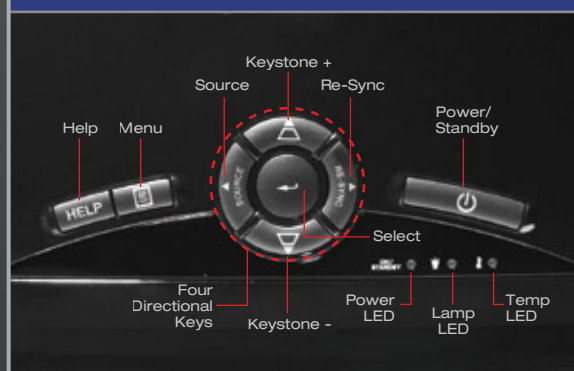

TX762 | Multimedia Projector

Projection Distance/Image Size

Projection Distance (Feet)	Maximum Diagonal (Inches)	Minimum Diagonal (Inches)
6	56	47
8	75	63
10	94	78
12	113	94
14	131	109
16	150	125
18	169	141

Control Panel

Optional Accessories

Lamp:	BL-FP280B
Remote Control:	BR-5030L
Carrying Case:	BK-4028
Wireless Dongle:	BI-EXTGB
Power Cord (1m):	BC-PUPIX01
Power Cord (11m):	BC-PUPIX11
HDMI Cable (7.5m):	BC-HMHMX08
Composite Cable (1.8m):	BC-COC0XX02
VGA Cable (1.8m):	BC-VGVGXX02
VGA Cable (5m):	BC-VGVGXX05
VGA to Component Adapter:	BC-VGCRXY00
Ceiling Mount:	BM-5001U
100" Matte White 4:3 Manual Pull Down Screen:	DS-3100PMG+

Specifications

Display Technology:	Single 0.55" DMD DLP® Technology by Texas Instruments
Resolution:	Native (1024 x 768)
Maximum Resolution:	UXGA (1600 x 1200)
Brightness (Typical):	4000 ANSI Lumens
Contrast Ratio:	3000:1 (Full On/Full Off)
Lamp Type:	280W P-VIP
Lamp Life (STD/Bright):	Estimated at 3000/2000 Hours
Throw Ratio:	1.6 to 1.92:1 (Distance/Width)
Image Size (Diagonal):	30" to 307" (0.92 to 9.21 m)
Projection Distance:	3.93' to 32.8' (1.2 to 10 m)
Noise Level (STD/Bright):	29dB/31dB
Remote Control:	Fully Featured Remote with Laser Pointer and Mouse Functions
Computer Compatibility:	UXGA, WXGA, SXGA+, SXGA, XGA, SVGA, VGA Resized, VESA, PC and Macintosh Compatible
Video Compatibility:	NTSC, PAL, SECAM, SDTV (480i), EDTV (480p), HDTV (720p, 1080i/p)
Aspect Ratio:	4:3 Native, 16:9 & 16:10 Compatible
Projection Lens:	F=2.4~2.66, f=18.2~21.8 mm, 1.2x Zoom & Focus
Offset:	115%
Loop Through:	Monitor: D-Sub 15-Pin VGA Output Audio: Stereo Mini-Jack Output (Functional in Both Normal and Standby Modes)
User Controls:	Complete On-Screen Menu Adjustments in 23 Languages
Audio:	8-Watt Stereo Speaker
Keystone Correction:	± 40° Vertical
Vertical Refresh Rate:	24 to 120 Hz
Horizontal Scan Rate:	15.3 to 91.1 KHz
Power Supply:	AC Input 100-240V, 50-60 Hz, Auto-Switching
Power Consumption:	372 Watts Max (Bright), 314 Watts (STD) <1 Watt (Standby)
Weight:	6.4 lbs (2.9 kg)
Dimensions (W x H x D):	12.76" x 3.82" x 9.21" (324 x 97 x 234 mm)
Operating Temperature:	41° to 104°F (5° to 40°C), 80% Max Humidity, Adjustable Fan Speed for High Altitude Application
Displayable Colors:	1.07 Billion
Projection Method:	Front, Rear, Ceiling Mount, Table Top
Uniformity:	85%
Security:	Kensington® Lock, Keypad Lock and Security Bar
I/O Connectors:	HDMI, Two VGA-In, VGA-Out, S-Video, Composite Video, Three Stereo Audio-In, Stereo Audio-Out, +12V Trigger, USB, RS-232 and RJ45
Standard Accessories:	AC Power Cord, VGA to VGA Cable, Remote Control, Batteries for Remote, USB Cable, Carrying Case, Lens Cap, Multilingual CD-ROM User's Manual, Quick Start Card and Warranty Card
Optional Accessories:	Wireless Dongle, Ceiling Mount, HDMI Cable, VGA to Component Cable, S-Video Cable, Composite Video Cable, RS-232 Cable and Panoview™ Series Screens
Warranty:	Up to Three Years Limited Parts and Labor, Up to One Year on Lamp
UPC:	796435 41 132 9

www.optoma.ca

HDMI
HIGH DEFINITION MULTIMEDIA INTERFACE

RoHS
COMPLIANT

3D
READY

HIGH DEFINITION TELEVISION
HDTV
MONITOR

NO FILTER
REQUIRED