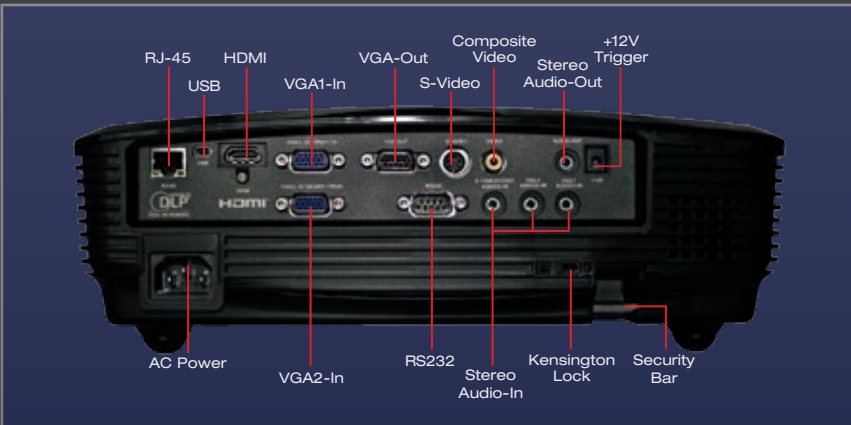

Bright, Feature Rich and Portable

Robustly featured and powerfully portable, the 3D Ready Optoma TX762 is designed for maximum versatility and low-cost operation. With 4000 ANSI lumens and an 8-watt speaker, the TX762 delivers exceptional brightness and rich audio wherever the presentation – in large conference rooms, meeting rooms, training facilities or classrooms. With extensive connectivity options, including RJ45 for remote management and control, the TX762 is ready for the most demanding applications.

*3D source, 3D content and 3D glasses are required for 3D viewing

TX762 FEATURES

- ❑ Easy-to-read text – bright at 4000 ANSI lumens; high contrast ratio of 3000:1
- ❑ Enter the 3rd dimension to deliver outstanding education, training and gaming images
- ❑ Standby VGA and audio pass-thru feature reduces power consumption
- ❑ Built-in 8-watt speaker
- ❑ Remote control and management via RS-232 or RJ45
- ❑ Broad range of audio and video connectivity